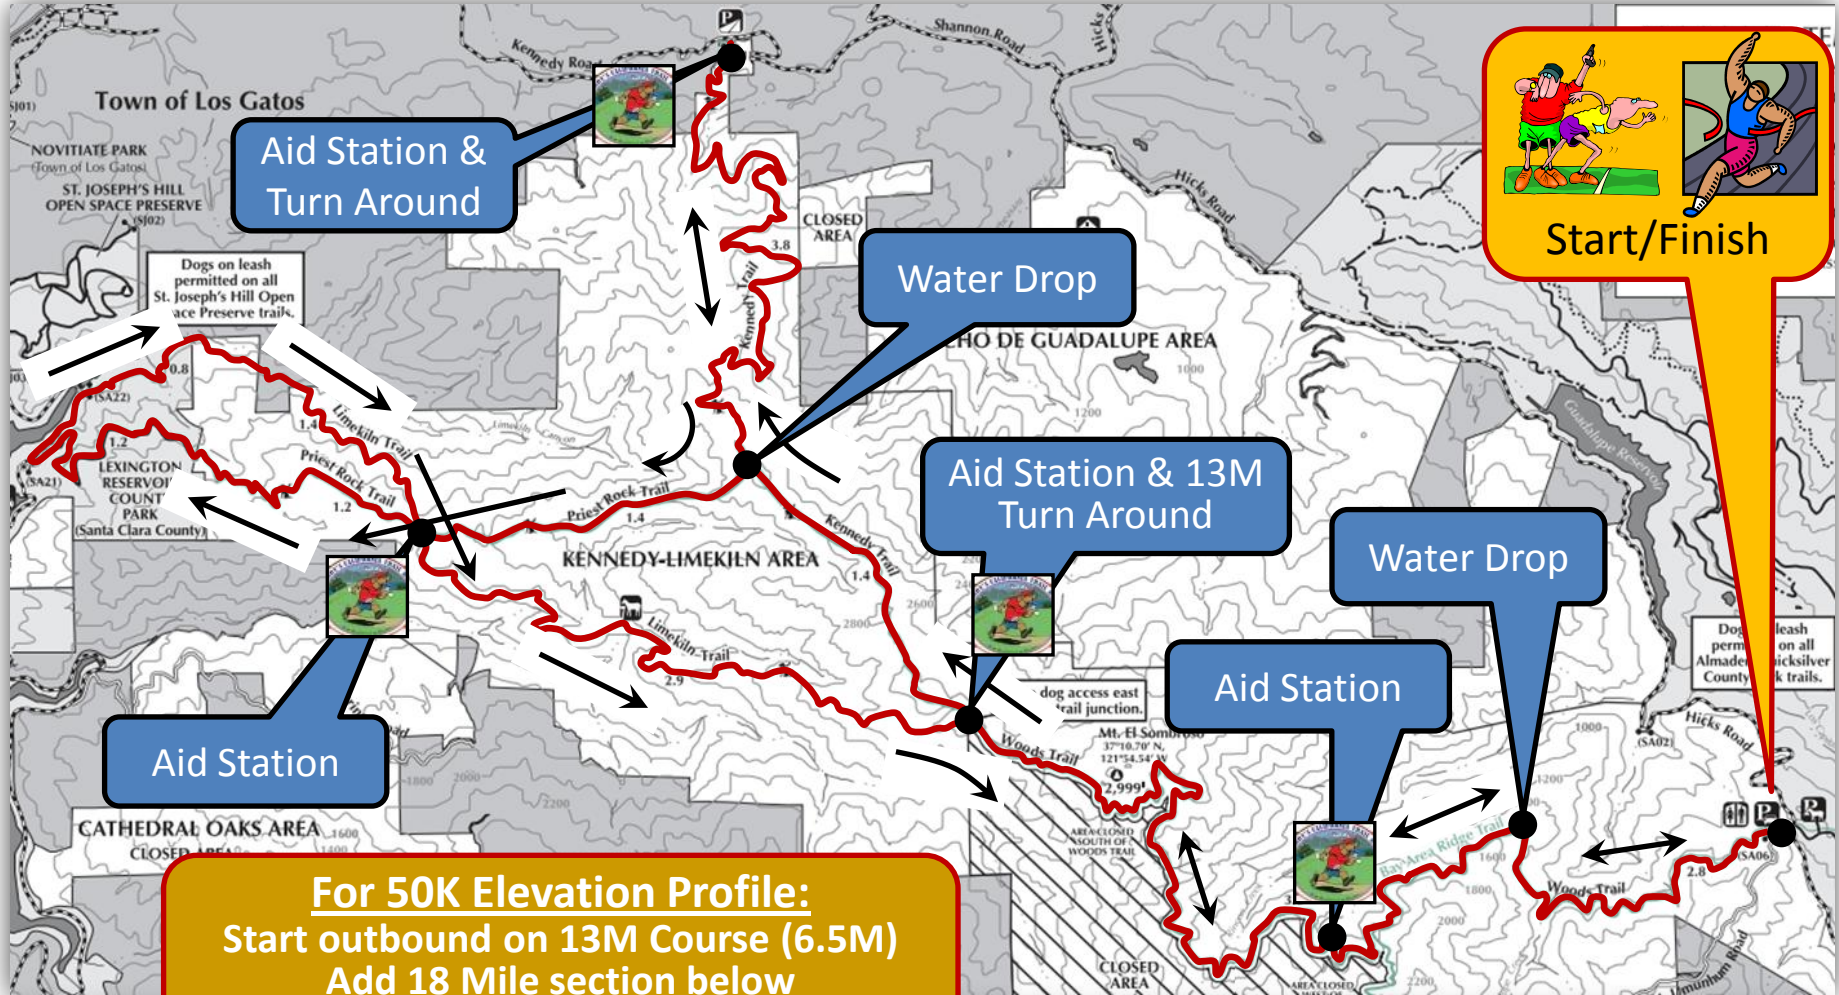

Sierra Azul 5K, 10K, 13M Map

Sierra Azul 18.8M Information

5.8M Loop Elevation Profile

Sierra Azul 50K Map

For 50K Elevation Profile:
 Start outbound on 13M Course (6.5M)
 Add 18 Mile section below
 End with 13M inbound to Finish (6.5M)

18 Mile Elevation Profile