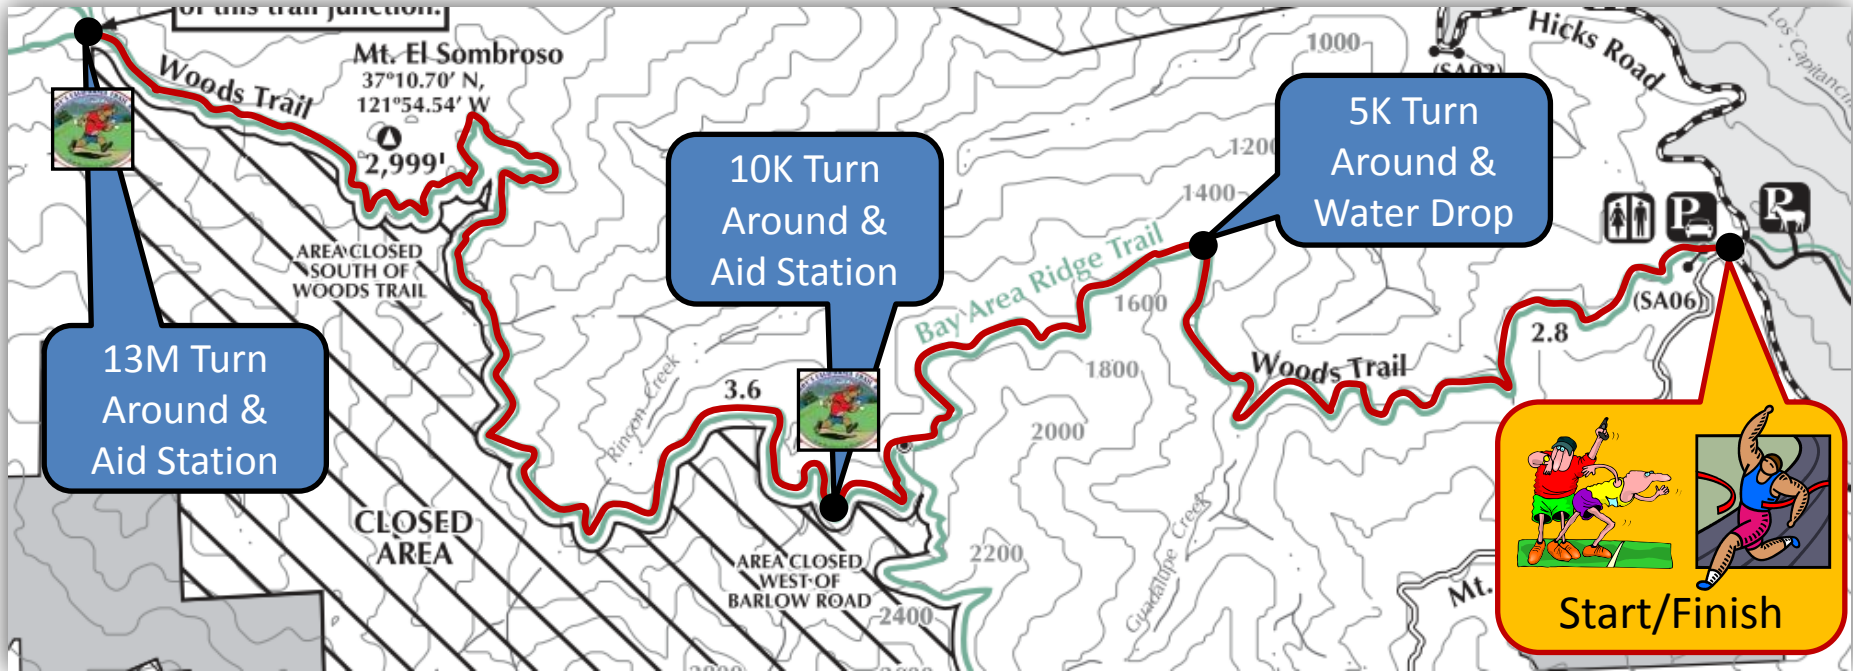

Sierra Azul 5K, 10K, 13M Map

Sierra Azul 18.8M Information

5.8M Loop Elevation Profile

Sierra Azul 50K Map

For 50K Elevation Profile:
 Start outbound on 13M Course (6.5M)
 Add 18 Mile section below
 End with 13M inbound to Finish (6.5M)

18 Mile Elevation Profile