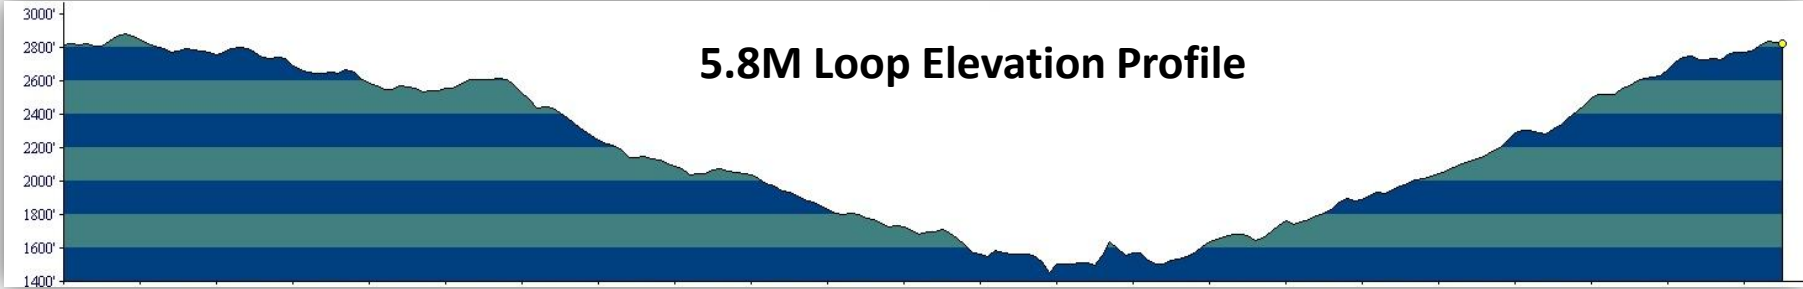

Sierra Azul 5K, 10K, 13M Map

Sierra Azul 18.8M Information

5.8M Loop Elevation Profile

Sierra Azul 50K Map

For 50K Elevation Profile:
 Start outbound on 13M Course (6.5M)
 Add 18 Mile section below
 End with 13M inbound to Finish (6.5M)

18 Mile Elevation Profile