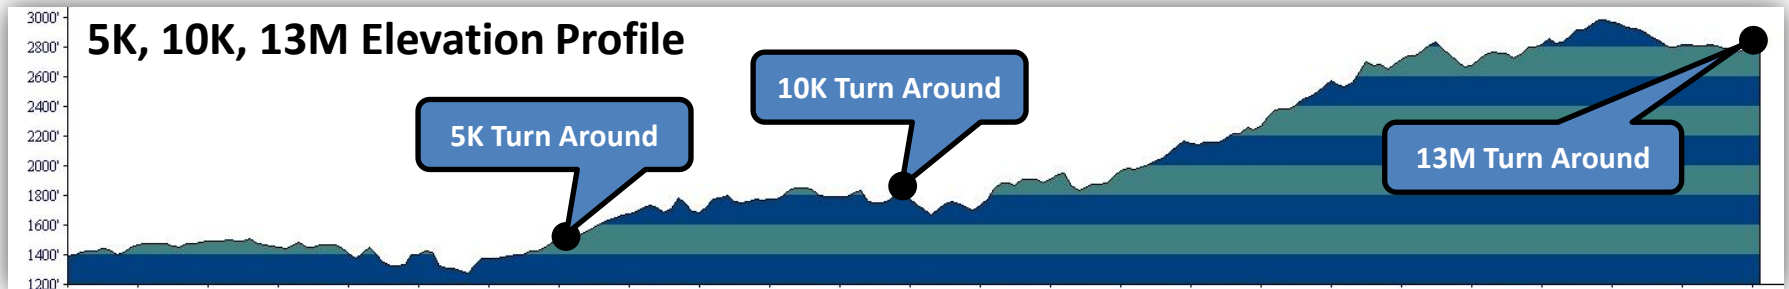

Sierra Azul 5K, 10K, 13M Map

Sierra Azul 18.8M Information

5.8M Loop Elevation Profile

Sierra Azul 50K Map

For 50K Elevation Profile:
 Start outbound on 13M Course (6.5M)
 Add 18 Mile section below
 End with 13M inbound to Finish (6.5M)

18 Mile Elevation Profile