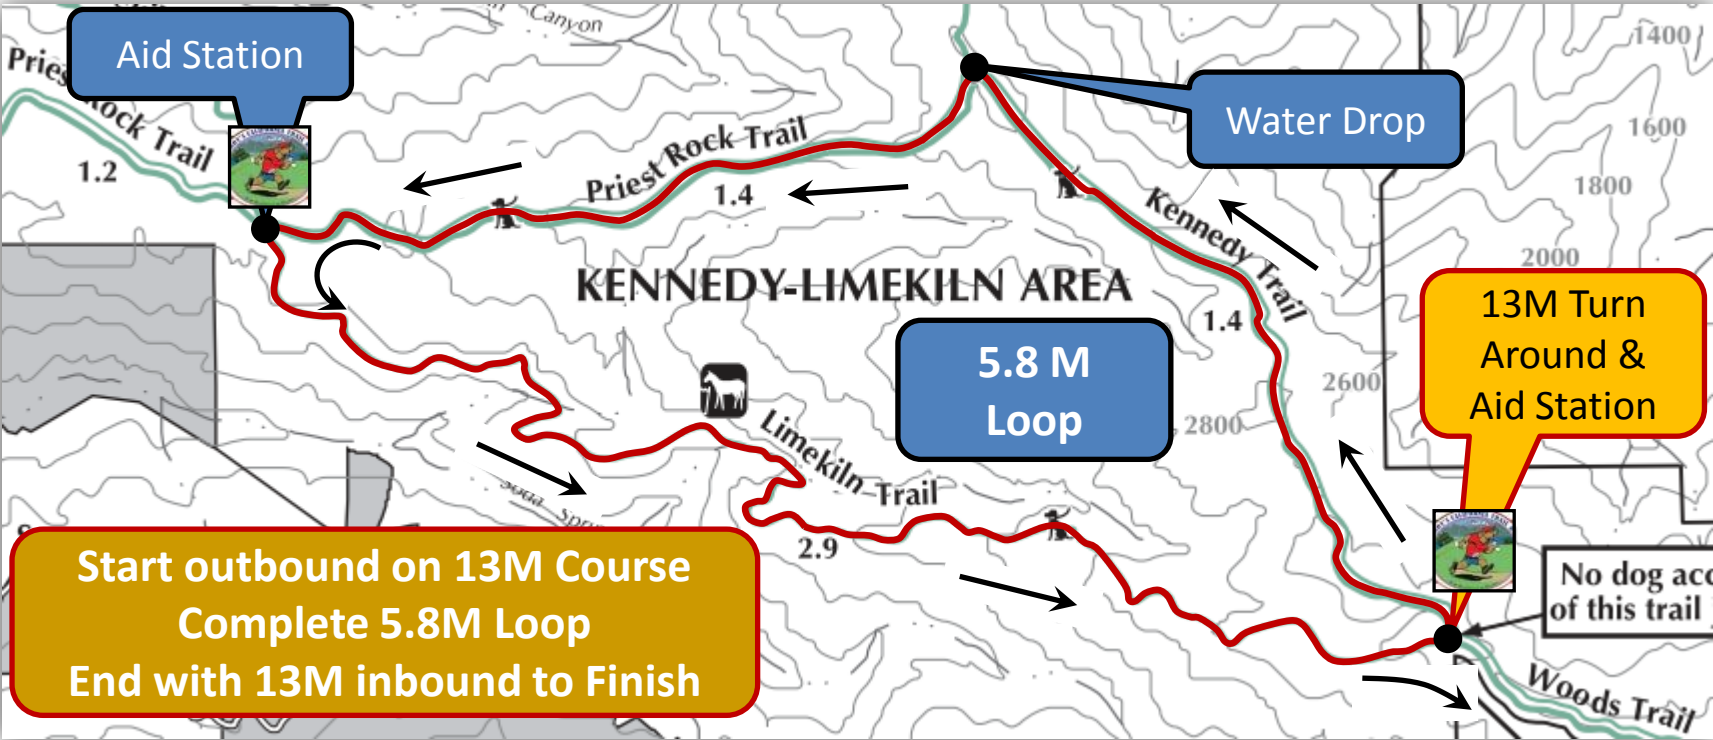

Sierra Azul 5K, 10K, 13M Map

Sierra Azul 18.8M Information

5.8M Loop Elevation Profile

Sierra Azul 50K Map

For 50K Elevation Profile:
 Start outbound on 13M Course (6.5M)
 Add 18 Mile section below
 End with 13M inbound to Finish (6.5M)

18 Mile Elevation Profile