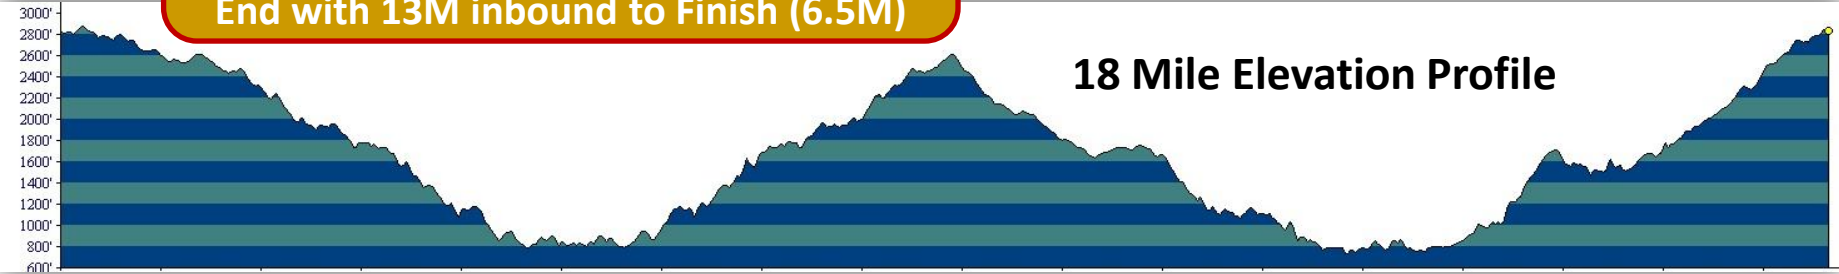

Sierra Azul 5K, 10K, 13M Map

Sierra Azul 18.8M Information

5.8M Loop Elevation Profile

Sierra Azul 50K Map

For 50K Elevation Profile:
 Start outbound on 13M Course (6.5M)
 Add 18 Mile section below
 End with 13M inbound to Finish (6.5M)

18 Mile Elevation Profile